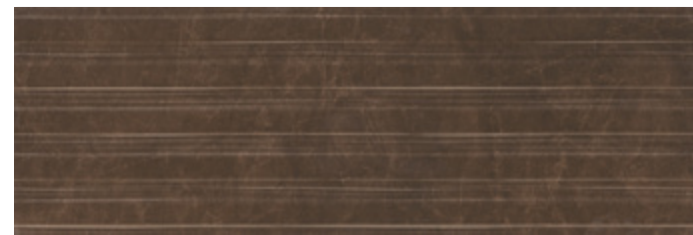

COLOURS: / COLORES:

ACRA SOFT SHINE
 ACRA SOFT MATT

ACRA EXEDRA SOFT SHINE
 ACRA EXEDRA SOFT MATT

ACRA LIGHT SHINE
 ACRA LIGHT MATT

ACRA EXEDRA LIGHT SHINE
 ACRA EXEDRA LIGHT MATT

ACRA DARK SHINE
 ACRA DARK MATT

ACRA EXEDRA DARK SHINE
 ACRA EXEDRA DARK MATT

ADDITIONAL INFORMATION: / INFORMACIÓN ADICIONAL:

Aesthetic classification: V.2 SLIGHT VARIATION
 Clasificación estética: V.2 PEQUEÑA VARIACIÓN

20x60 cm 8"x24"	30x90 cm 11.8"x36"
--------------------	-----------------------