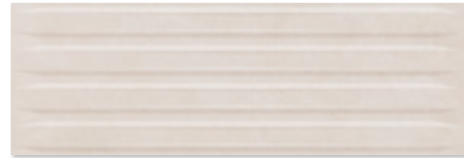

ACRA

WALL TILE + WHITE BODY + GLOSS
AZULEJO + PASTA BLANCA + BRILLO
20x60 cm/8"x24"

COLOURS: / COLORES:

ACRA SOFT SHINE

ACRA LIGNE SOFT SHINE

ACRA LIGHT SHINE

ACRA LIGNE LIGHT SHINE

ACRA DARK SHINE