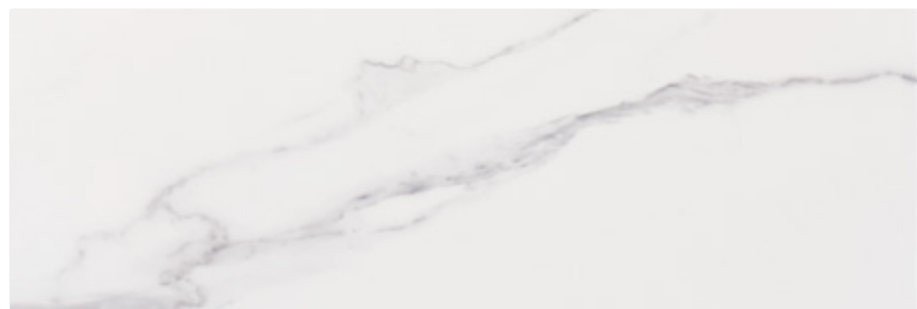

# DELTA

WALL TILE + WHITE BODY + RECTIFIED + GLOSS  
 AZULEJO + PASTA BLANCA + RECTIFICADO + BRILLO  
 40x120 cm/16"x48"

**BIII** **GL**

COLOURS: / COLORES:

DELTA WHITE

DELTA LEVEL WHITE

DELTA GOLD

DELTA LEVEL GOLD