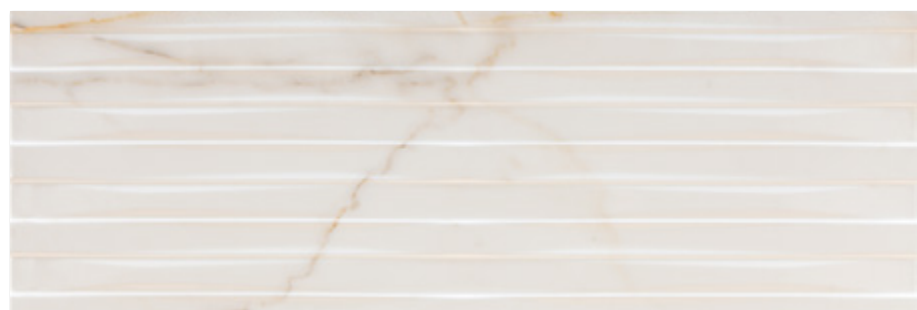

# DELTA

WALL TILE + WHITE BODY + RECTIFIED + GLOSS  
 AZULEJO + PASTA BLANCA + RECTIFICADO + BRILLO  
 40x120 cm/16"x48"

**BIII** **GL**

COLOURS: / COLORES:

DELTA WHITE

DELTA LEVEL WHITE

DELTA GOLD

DELTA LEVEL GOLD

GRADONE STRAIGHT:  
PELDAÑO GRADONE:  
60x60 cm/24"x24" **P749**

CARONTE BLACK

DELTA WHITE

DELTA GOLD