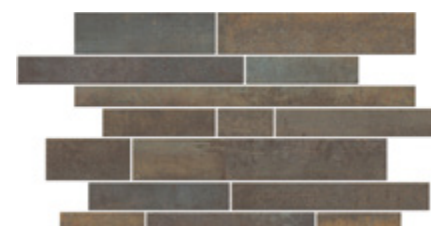

SHANON MURETTO GRAPHITE (ML)